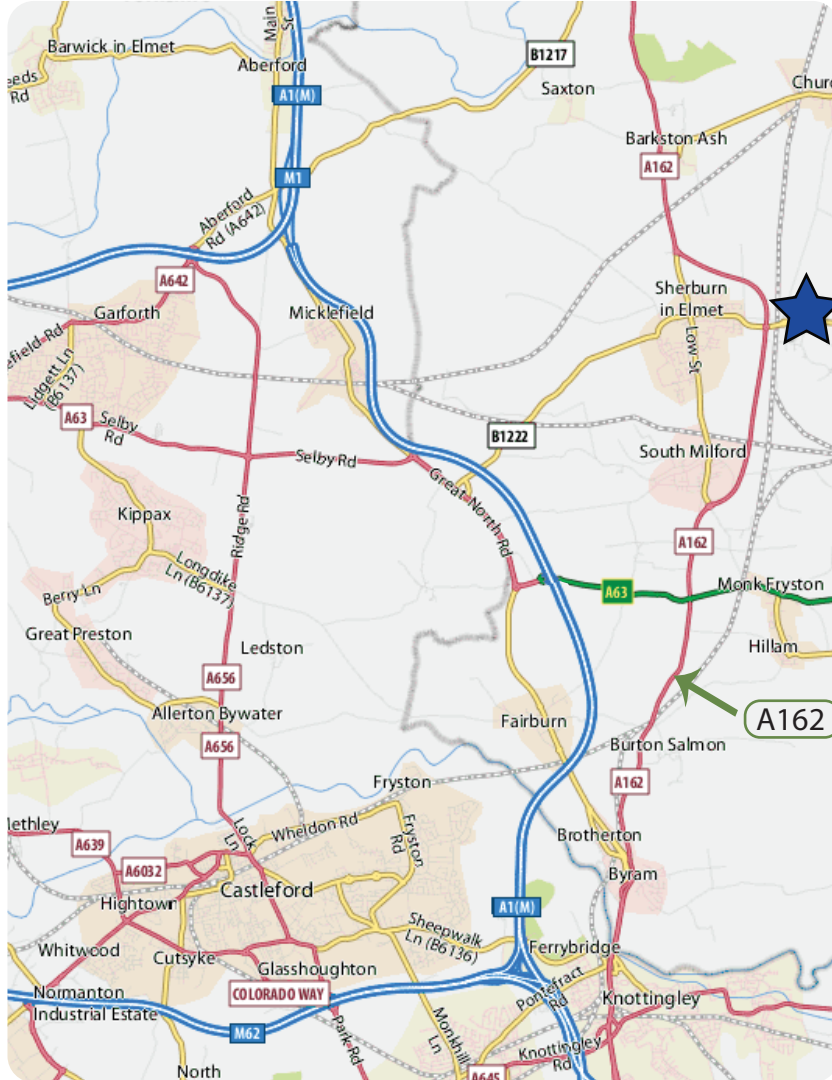

CONSTAR INTERNATIONAL UK LTD

Moor Lane Trading Estate, Sherburn-in-Elmet  
North Yorkshire, LS25 6ES

BY AIR

Leeds Bradford International airport  
is 28 miles (50 min drive) from  
Constar  
Manchester airport is 75.5 miles (1hr  
30mins drive) from Constar

BY RAIL

Leeds train station is 15 miles (30 min  
drive) from Constar  
York train station is 17 miles (30 min drive)  
from Constar

A1(M) NORTH

M1  
TO LEEDS  
& SOUTH

M62 TO  
MANCHESTER  
& WEST

A1(M) SOUTH  
M62 HULL & EAST